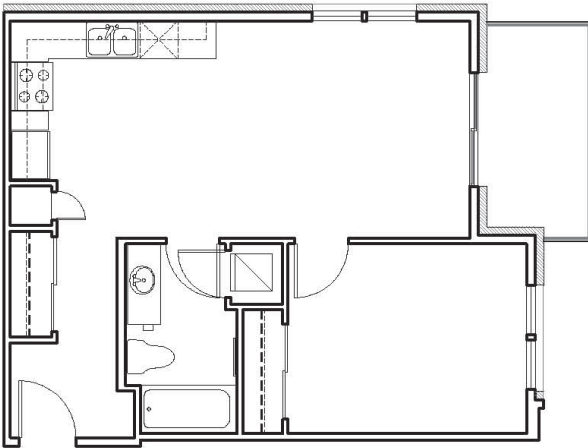

FLOORPLAN - INTERBAY
#210, 310, 410, 510

ONE BEDROOM
ONE BATH
598 SQ FT

HOWARD PARK LLC
LEASING INFORMATION
CONTACT: PAT HUES, PROPERTY MANAGER
206-243-7578
CELL PHONE: 206-387-5833